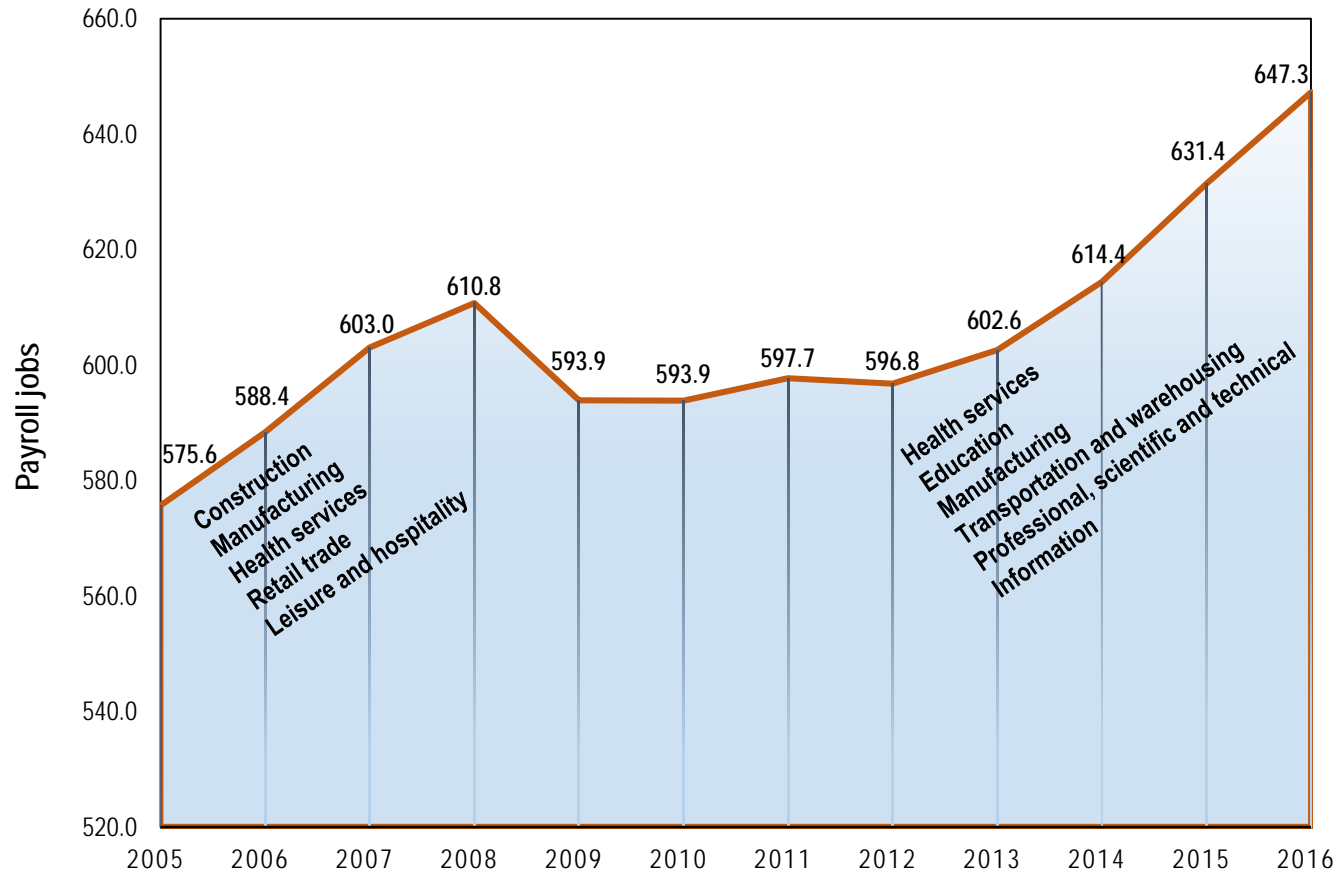

Washington State Employment Security Department

Eastern Washington: State of the region

Doug Tweedy, Regional economist
Workforce Information and Technology Services

2017 Olympia Economic Symposium

October 20, 2017

Welcome to Eastern Washington

Eastern Washington: Rural and urban counties

Eastern Washington payroll jobs

Source: Employment Security Department/WITS; U.S. Bureau of Labor Statistics, Current Employment Statistics

Spokane County: natural increase and net in-migration

Source: Office of Financial Management, Population Estimates

New technology in agriculture and forestry

New technology in health services

New technology in transportation and warehousing