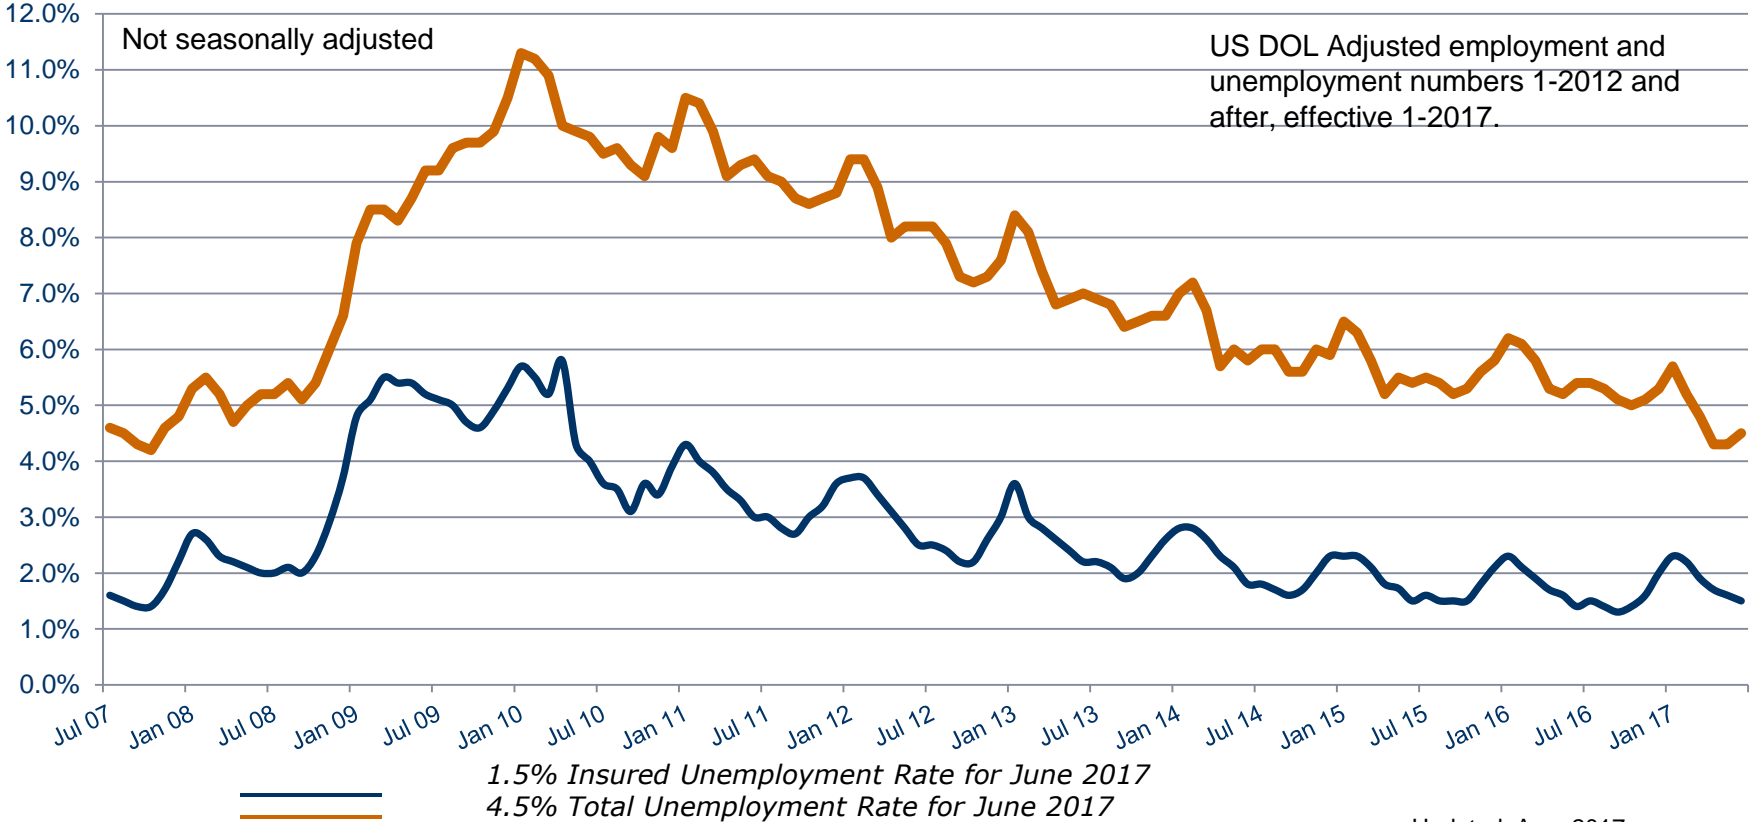

# Unemployment Rates

Updated Aug. 2017

Contact: Greg Jaspersen 360-407-4686 or Gjaspersen@esd.wa.gov  
UI Research and Forecasting, Labor Market and Performance Analysis